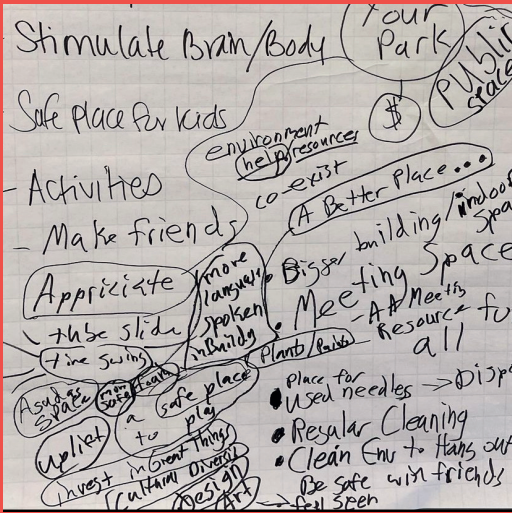

WHAT'S HAPPENING IN EAST PHILLIPS AND MIDTOWN?

NENOOKAASI HEALING CAMP - THE FACTS

- Since the onset of 2024, Nenookaasi Healing Camp has been evicted three times.
- The availability of beds at shelters fluctuates significantly depending on the time of day; while there may be a surplus in the morning, by nightfall, when they are most needed, there are only a few beds. At the time of the last eviction, there were only five temporary beds available.
- Over 80% of camp residents are Indigenous.
- The city of Minneapolis replaced evicted lots with large cement rubble.
- Minneapolis spends anywhere from \$40,000 - \$265,000 (according to city data) on each eviction.
- Camp organizers and housing support specialists have helped house over 100 former residents and enroll in sobriety treatment.
- Camp Nenookaasi has received over \$65,000 in donations, with the majority of donations averaging at \$50
- Mayor Frey's approach thus far lacks substantive, dignified solutions. Temporary housing, while a stopgap measure, falls short of addressing the fundamental need for permanent, dignified housing.
- Evictions only serve to displace people, perpetuating the cycle of instability and insecurity.

- Safe place for kids
- Indoor space that provides free resources like AA meetings
- Boxes for needles
- Comfortable benches for the elderly
- Expanding the pool to have space for older and younger kids
- Trees between the soccer field and Hiawatha to mitigate traffic pollution
- Bathrooms outside with multiple stalls
- Additional gardening space
- Merry-Go-Round, tire swing, volleyball court